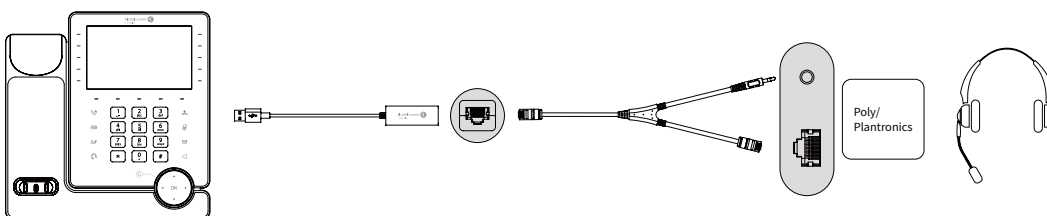

ALE Deskphone Connection with a Poly/Plantronics Wireless Headset