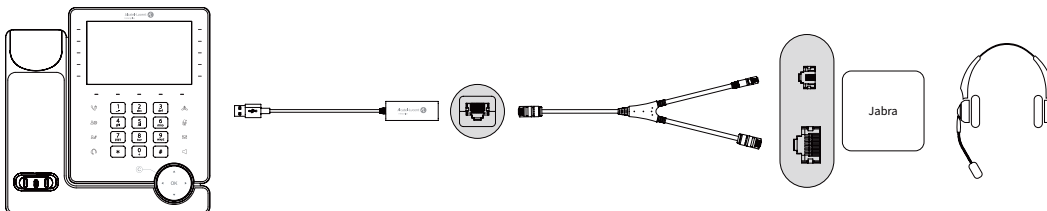

ALE Deskphone Connection with a Jabra Wireless Headset